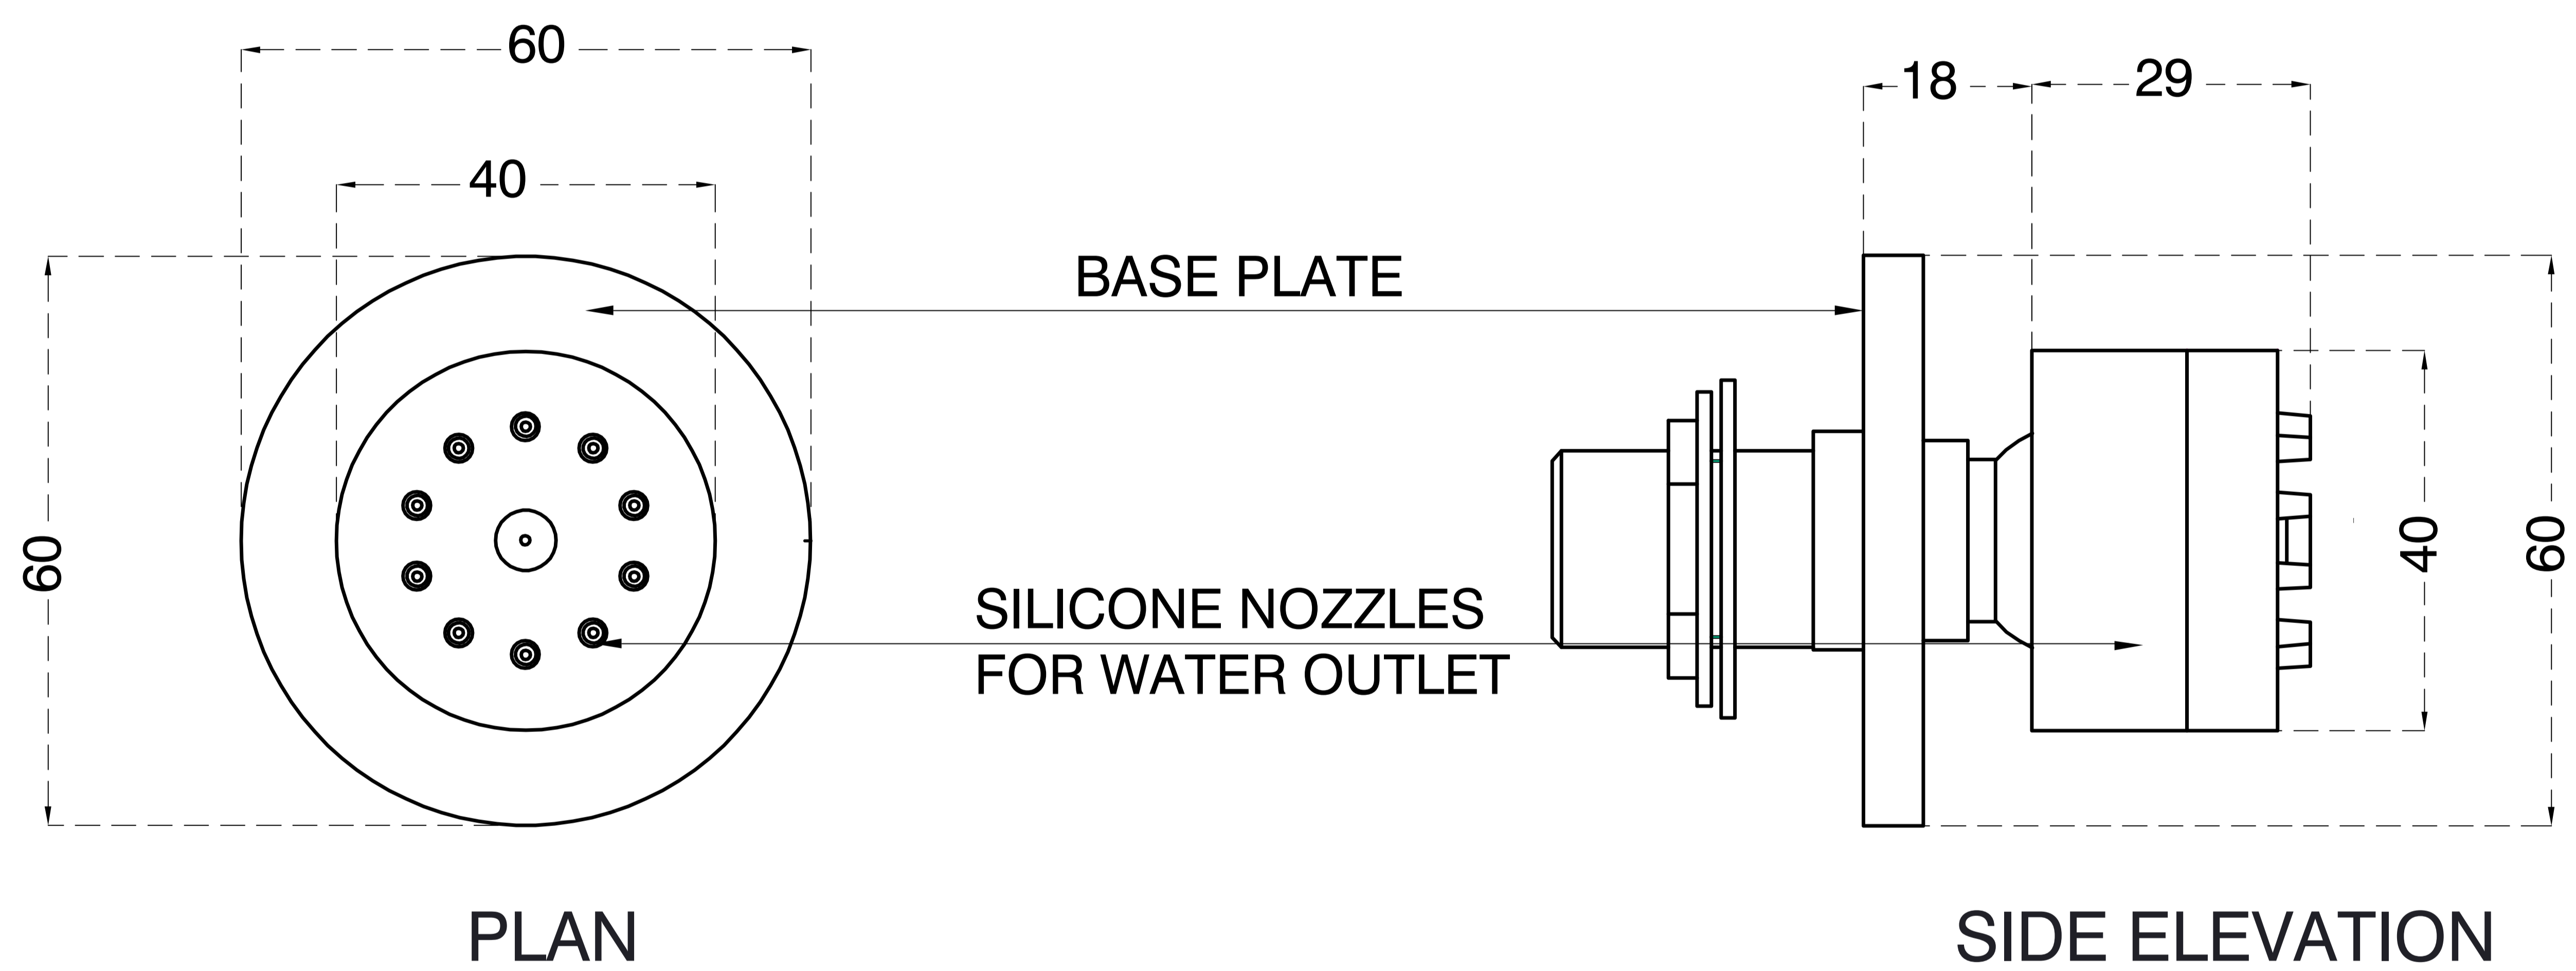

Single-Function Brass Body Jet

Product Code : 1448

Technical Drawing

All dimension are in **mm**